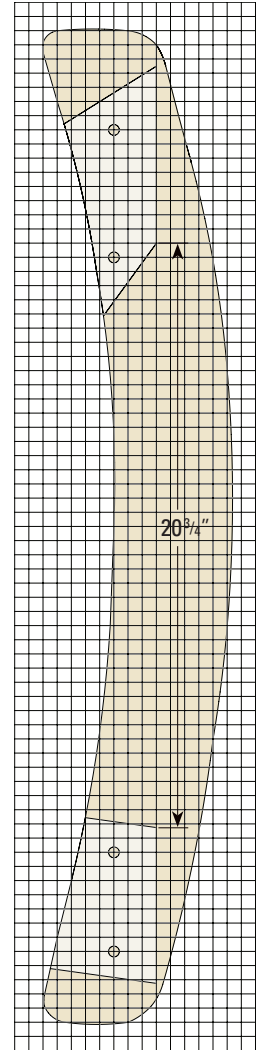

**Adirondack Rocker**  
Exploded View

**Rocker Template**

**MATERIAL LIST**

	<b>T x W x L</b>
<b>1</b> Back Legs (2)	1 1/2" x 7 1/4" x 31 1/2"
<b>2</b> Front Legs (2)	1 1/2" x 5 1/2" x 24 5/8"
<b>3</b> Front Cross Brace (1)	1 1/2" x 5 1/2" x 25 1/2"
<b>4</b> Seat Slats (3)	3/4" x 5 1/2" x 25 1/2"
<b>5</b> Arms (4)	3/4" x 5 1/2" x 28"
<b>6</b> Arm Braces (2)	1 1/2" x 2 1/2" x 8"
<b>7</b> Back Slats (3)	3/4" x 7 1/4" x 32"
<b>8</b> Lower Back Brace (1)	1 1/2" x 3 1/2" x 22 1/2"
<b>9</b> Middle Back Brace (1)	1 1/2" x 3 1/2" x 31 3/4"
<b>10</b> Upper Back Brace (1)	1 1/2" x 3 1/2" x 22 1/2"
<b>11</b> Rockers (2)	1 1/2" x 7" x 36"
<b>12</b> Back Leg Blocking (2)	1 1/2" x 3 1/2" x 8 1/2"