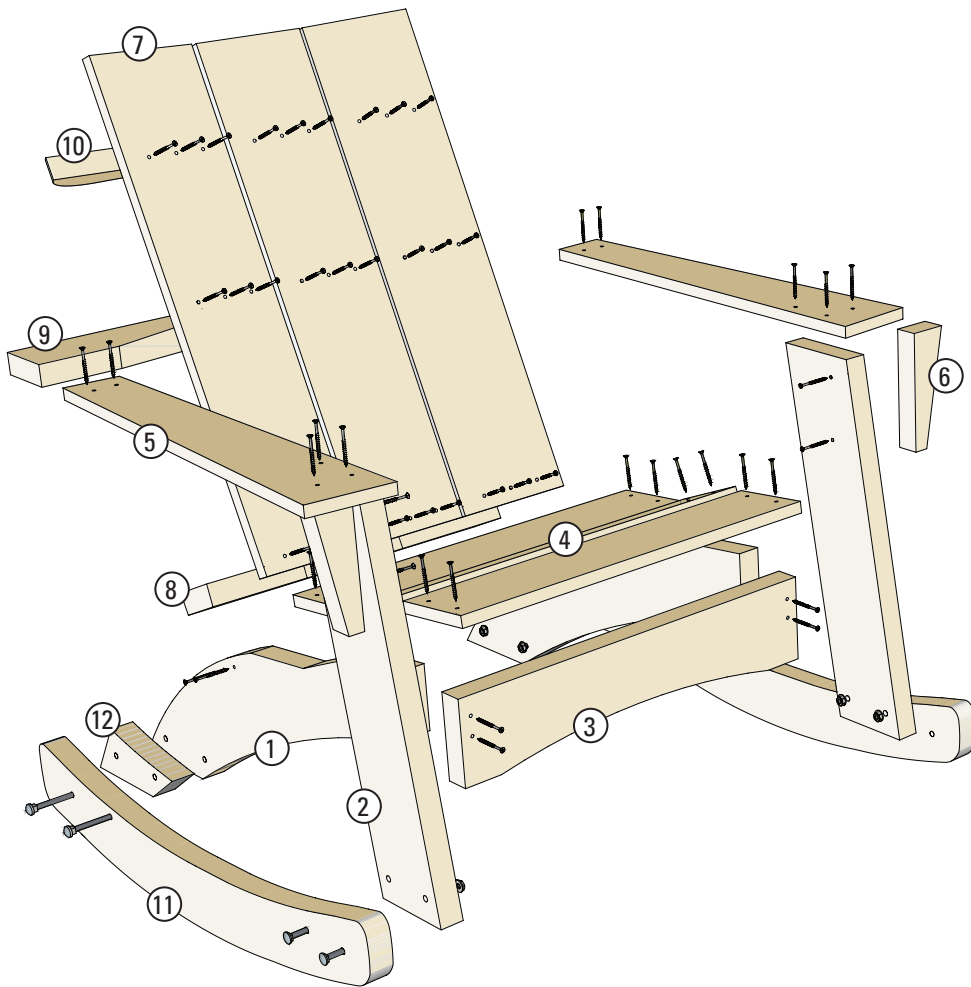

**Adirondack Rocker**  
Exploded View

**Rocker Template**

**MATERIAL LIST**

	<b>T x W x L</b>
<b>1</b> Back Legs (2)	1 1/2" x 7 1/4" x 31 1/2"
<b>2</b> Front Legs (2)	1 1/2" x 5 1/2" x 24 5/8"
<b>3</b> Front Cross Brace (1)	1 1/2" x 5 1/2" x 25 1/2"
<b>4</b> Seat Slats (3)	3/4" x 5 1/2" x 25 1/2"
<b>5</b> Arms (4)	3/4" x 5 1/2" x 28"
<b>6</b> Arm Braces (2)	1 1/2" x 2 1/2" x 8"
<b>7</b> Back Slats (3)	3/4" x 7 1/4" x 32"
<b>8</b> Lower Back Brace (1)	1 1/2" x 3 1/2" x 22 1/2"
<b>9</b> Middle Back Brace (1)	1 1/2" x 3 1/2" x 31 3/4"
<b>10</b> Upper Back Brace (1)	1 1/2" x 3 1/2" x 22 1/2"
<b>11</b> Rockers (2)	1 1/2" x 7" x 36"
<b>12</b> Back Leg Blocking (2)	1 1/2" x 3 1/2" x 8 1/2"